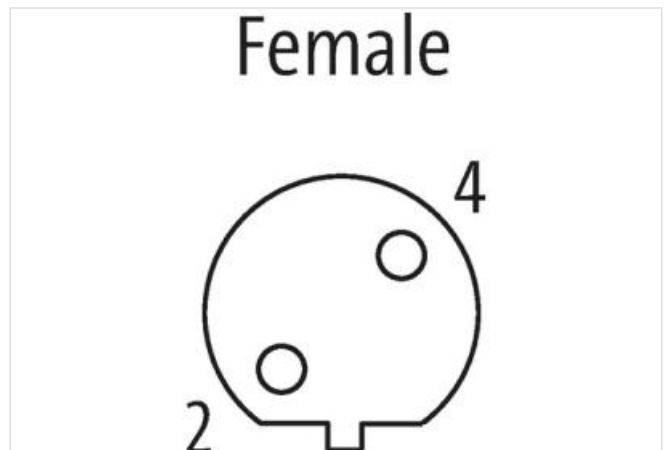

M12 female 0° B-cod. screw terminal shielded2-pol., max. 0.75mm², 6 - 8mm, shielded

Female straight
M12, 2-pole
B-coded
shielded
Screw terminals
Sealing range (cable Ø): 6...8 mm

[Link to Product](#)**Illustration**

Product may differ from Image

**Technical Data**

Operating voltage	max. 60 V
Operating current per contact	max. 4 A
Connection cross section	max. 0.75 mm ²
Sealing range (cable Ø)	6...8 mm
Protection	IP67 inserted and tightened (EN 60529)
Housing	Brass, nickel plated