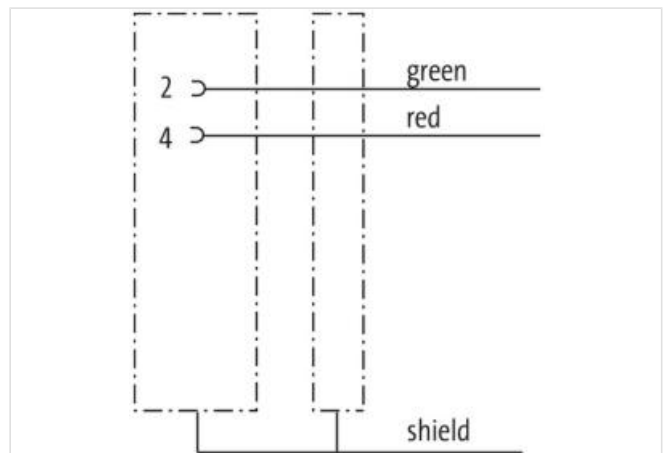

M12 female 0° B-cod. screw terminal shielded2-pol., max. 0.75mm², 6 - 8mm, shielded

Female straight
M12, 2-pole
B-coded
shielded
Screw terminals
Sealing range (cable Ø): 6...8 mm

[Link to Product](#)**Illustration**

Product may differ from Image

**Technical Data**

Operating voltage	max. 60 V
Operating current per contact	max. 4 A
Connection cross section	max. 0.75 mm ²
Sealing range (cable Ø)	6...8 mm
Protection	IP67 inserted and tightened (EN 60529)
Housing	Brass, nickel plated