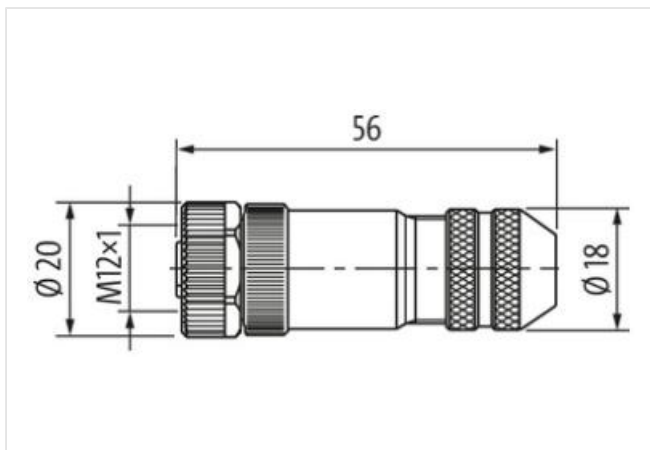

M12 female 0° B-cod. screw terminal shielded2-pol., max. 0.75mm², 6 - 8mm, shielded

Female straight
M12, 2-pole
B-coded
shielded
Screw terminals
Sealing range (cable Ø): 6...8 mm

[Link to Product](#)**Illustration**

Product may differ from Image

**Technical Data**

Operating voltage	max. 60 V
Operating current per contact	max. 4 A
Connection cross section	max. 0.75 mm ²
Sealing range (cable Ø)	6...8 mm
Protection	IP67 inserted and tightened (EN 60529)
Housing	Brass, nickel plated

General data

Temperature range	-25...+85 °C
-------------------	--------------