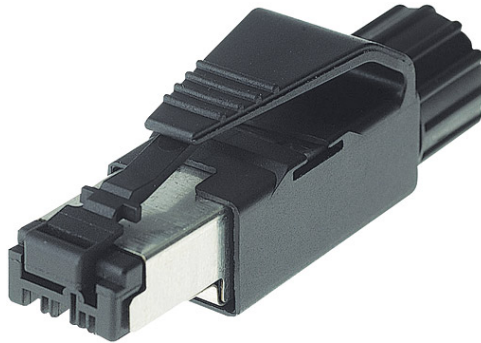

RJ45-Ethernet-connector male straight, 4-pole, shield IP20, field-wireable, D=6,5 ... 6,9mm

Male RJ45, CAT 5
4-pole, IP20, shielded

Image

Suppression

4-pole, M12

Technical Data

Clamping range cable entry 6.5...6.9 mm

Commercial data

Gross weight 49,000

Net weight 49,000

Weight unit Gramm

Basic unit ST

Customs tariff number 85369010

Unit (piece) 1,000

Limited value 1,000